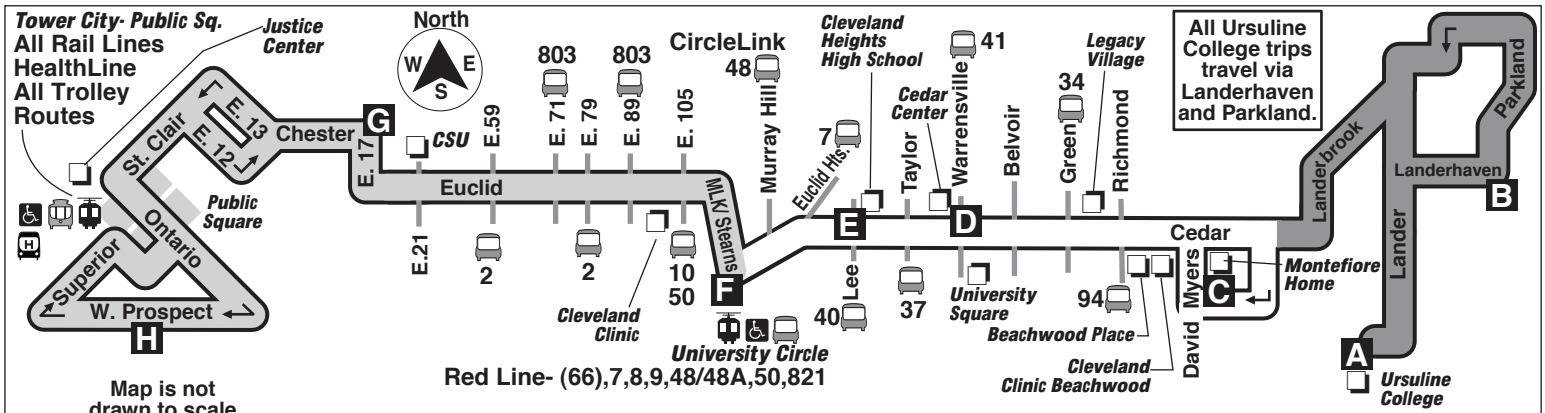

## **DESTINATIONS:**

Ursuline College  
Landerhaven / Parkland / Landerbrook  
Montefiore Home  
Cleveland Clinic Beachwood  
Beachwood Place • Legacy Village  
University Square  
Cedar Center  
Cedar Fairmont Commercial District  
University Circle Rapid Station  
Cleveland Clinic  
The Cleveland Playhouse  
Cleveland State University  
Tower City

## E u c l i d   A v e :

While travelling on Euclid Avenue, the #32 uses the HealthLine stations.

Proof-of-payment is required for the #32 on Euclid Avenue. Riders boarding these routes on Euclid must have

**Downtown #32 trips will stop at these HealthLine Stations:**

East 19th	East 51st	East 83rd
East 24th	East 59th	East 89th
East 30th	East 66th	East 93rd
East 36th	East 71st	East 105th
East 40th	East 79th	Stokes Blvd.

- Connecting Rail Route
- Downtown Trolley
- HealthLine
- 40 Connecting Bus Route
- Wheelchair Accessible Station
- Ursuline College Trips
- Limited Service